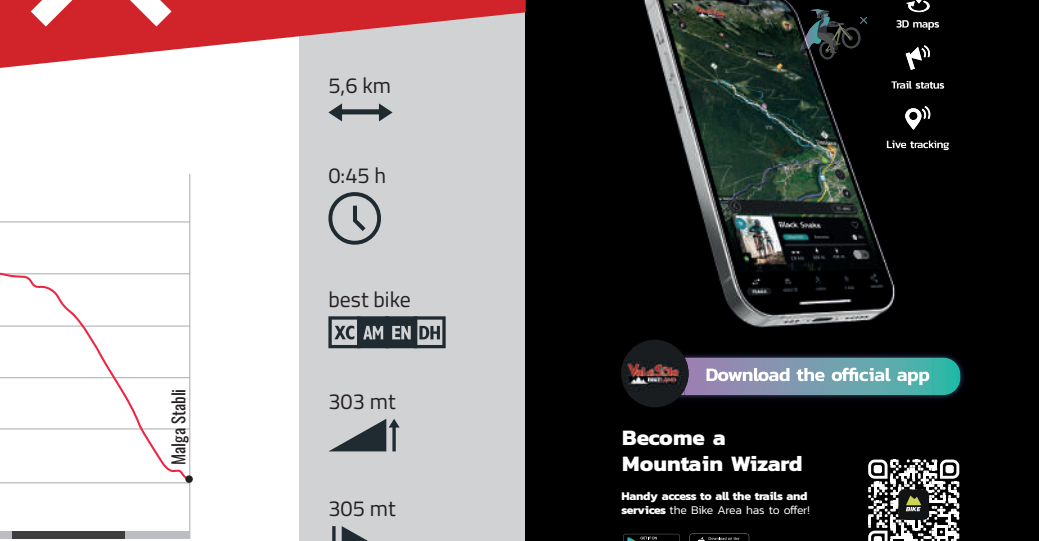

MOWIBIKE

Become a Mountain Wizard
Hardly access to all the trails and services the Bike Area has to offer

Regolamento di accesso al Bike Park Val di Sole

1. Il "Bike Park Val di Sole" è costituito da quattro tracciati di diversa difficoltà...
  2. È vietato modificare percorsi o strutture...
  3. È obbligatorio mantenere le distanze minime di sicurezza...
  4. Per accedere al Bike Park è necessaria una conoscenza delle basi tecniche...
  5. Per accedere al Bike Park è assolutamente obbligatorio indossare protezioni della schiena, degli arti inferiori, casco specifico...